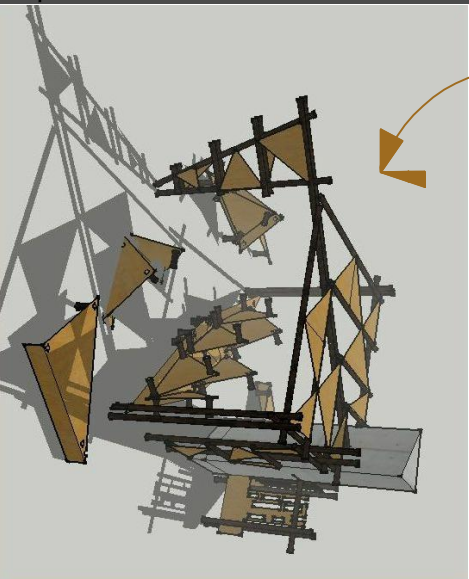

FUNCTIONALITY

THE VARIOUS UNITS CAN BE BROKEN UP TO FORM DIFFERENT STAGE SHAPES, FOR EXAMPLE - HOSTING A FASHION SHOW, HOLDING CONFERENCES AND UNITS CAN ALSO BE USED TO FORM DIVIDERS OR SET MORE INTIMATE TONES