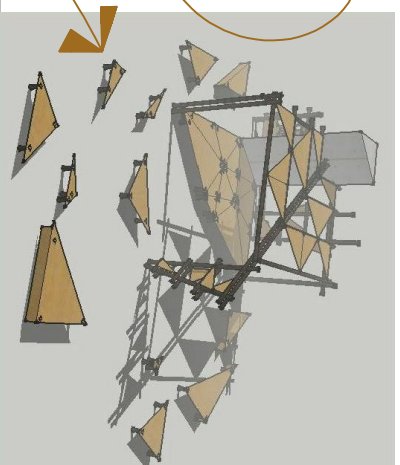

TRIANGULATION

STAGE UNITS AND ROOF ELEMENTS CONSISTS OF TRIANGULAR UNITS OF VARIOUS SIZES WHICH ARE ALL MOVEABLE AND MULTI - FUNCTIONAL

FLEXIBILITY

ALL UNITS FORMING THE STAGE AND ROOF CAN BE BROKEN UP, ARRANGED IN DIFFERENT PATTERNS AND SHAPES AND BE USED FOR AUDIENCE AND GENERAL SEATING

FUNCTIONALITY

STAGE UNITS CAN BE BROKEN UP AND PUT ON TOP OF ONE ANOTHER TO CREATE HOLDING ARMS FOR ARTS AND CRAFTS OR MIRRORRED TO SHOW FLUSH EDGES FOR EXHIBITIONS

PATTERN

ALL THE UNITS FORM A PATTERN SUCH AS A PUZZLE WHICH NEEDS TO BE FITTED CORRECTLY - WHICH HELPS BUILD CREATIVE NOURISHMENT

FORMALITY

AREA BEHIND MASONRY CORE IS TO BE USED MORE FORMALY AND INTIMATELY, BUT YET IS PERMEABLE THROUGH SCREENS AND FLEXIBLE THROUGH MOVEABLE SEATING

PERMEABILITY

ALL ASPECTS OF THE HUB IS PERMEABLE - FROM THE SEATING LEGS, THE ROOF SHADE ELEMENTS AND THE GENERAL OPEN SPACES CREATED BY THE 3 MAIN STRUCTURAL AND VERTICAL GUMPOLES

FUNCTIONALITY

THE VARIOUS UNITS CAN BE BROKEN UP TO FORM DIFFERENT STAGE SHAPES, FOR EXAMPLE - HOSTING A FASHION SHOW, HOLDING CONFERENCES AND UNITS CAN ALSO BE USED TO FORM DIVIDERS OR SET MORE INTIMATE TONES