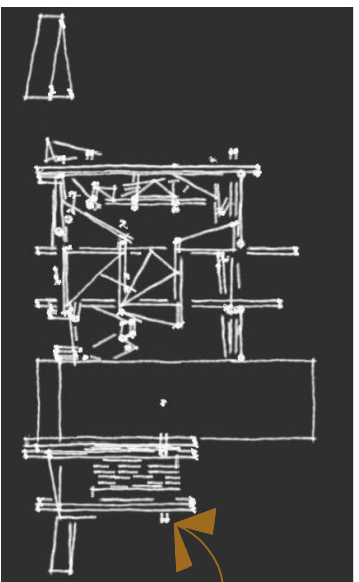

TRIANGULATION

STAGE UNITS AND ROOF ELEMENTS CONSISTS OF TRIANGULAR UNITS OF VARIOUS SIZES WHICH ARE ALL MOVEABLE AND MULTI - FUNCTIONAL

FLEXIBILITY

ALL UNITS FORMING THE STAGE AND ROOF CAN BE BROKEN UP, ARRANGED IN DIFFERENT PATTERNS AND SHAPES AND BE USED FOR AUDIENCE AND GENERAL SEATING

FUNCTIONALITY

STAGE UNITS CAN BE BROKEN UP AND PUT ON TOP OF ONE ANOTHER TO CREATE HOLDING ARMS FOR ARTS AND CRAFTS OR MIRRORRED TO SHOW FLUSH EDGES FOR EXHIBITIONS

PATTERN

ALL THE UNITS FORM A PATTERN SUCH AS A PUZZLE WHICH NEEDS TO BE FITTED CORRECTLY - WHICH HELPS BUILD CREATIVE NOURISHMENT

FORMALITY

AREA BEHIND MASONRY CORE IS TO BE USED MORE FORMALY AND INTIMATELY, BUT YET IS PERMEABLE THROUGH SCREENS AND FLEXIBLE THROUGH MOVEABLE SEATING

PERMEABILITY

ALL ASPECTS OF THE HUB IS PERMEABLE - FROM THE SEATING LEGS, THE ROOF SHADE ELEMENTS AND THE GENERAL OPEN SPACES CREATED BY THE 3 MAIN STRUCTURAL AND VERTICAL GUMPOLES