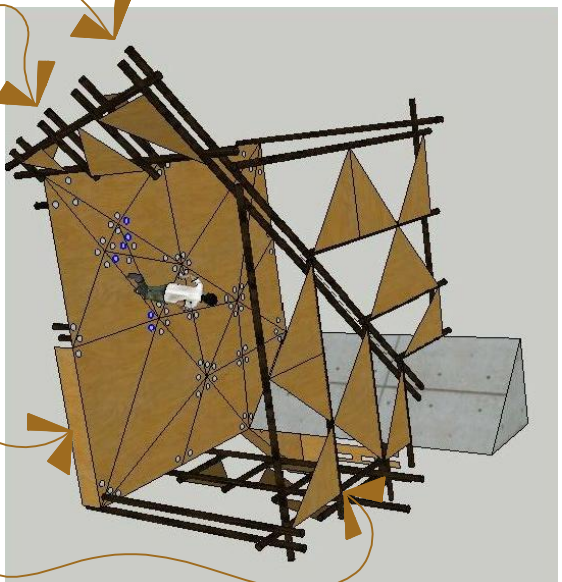

TRIANGULATION

STAGE UNITS AND ROOF ELEMENTS CONSISTS OF TRIANGULAR UNITS OF VARIOUS SIZES WHICH ARE ALL MOVEABLE AND MULTI - FUNCTIONAL

FLEXIBILITY

ALL UNITS FORMING THE STAGE AND ROOF CAN BE BROKEN UP, ARRANGED IN DIFFERENT PATTERNS AND SHAPES AND BE USED FOR AUDIENCE AND GENERAL SEATING

FUNCTIONALITY

STAGE UNITS CAN BE BROKEN UP AND PUT ON TOP OF ONE ANOTHER TO CREATE HOLDING ARMS FOR ARTS AND CRAFTS OR MIRRORRED TO SHOW FLUSH EDGES FOR EXHIBITIONS

PATTERN

ALL THE UNITS FORM A PATTERN SUCH AS A PUZZLE WHICH NEEDS TO BE FITTED CORRECTLY - WHICH HELPS BUILD CREATIVE NOURISHMENT

FORMALITY

AREA BEHIND MASONRY CORE IS TO BE USED MORE FORMALY AND INTIMATELY, BUT YET IS PERMEABLE THROUGH SCREENS AND FLEXIBLE THROUGH MOVEABLE SEATING

PERMEABILITY

ALL ASPECTS OF THE HUB IS PERMEABLE - FROM THE SEATING LEGS, THE ROOF SHADE ELEMENTS AND THE GENERAL OPEN SPACES CREATED BY THE 3 MAIN STRUCTURAL AND VERTICAL GUMPOLES

FUNCTIONALITY

THE VARIOUS UNITS CAN BE BROKEN UP TO FORM DIFFERENT STAGE SHAPES, FOR EXAMPLE - HOSTING A FASHION SHOW, HOLDING CONFERENCES AND UNITS CAN ALSO BE USED TO FORM DIVIDERS OR SET MORE INTIMATE TONES