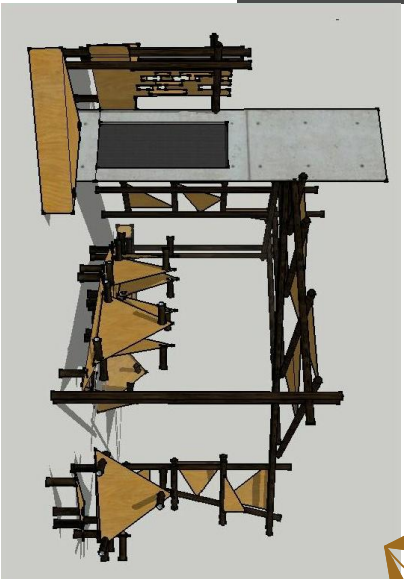

TRIANGULATION

STAGE UNITS AND ROOF ELEMENTS CONSISTS OF TRIANGULAR UNITS OF VARIOUS SIZES WHICH ARE ALL MOVEABLE AND MULTI - FUNCTIONAL

FLEXIBILITY

ALL UNITS FORMING THE STAGE AND ROOF CAN BE BROKEN UP, ARRANGED IN DIFFERENT PATTERNS AND SHAPES AND BE USED FOR AUDIENCE AND GENERAL SEATING

FUNCTIONALITY

STAGE UNITS CAN BE BROKEN UP AND PUT ON TOP OF ONE ANOTHER TO CREATE HOLDING ARMS FOR ARTS AND CRAFTS OR MIRRORRED TO SHOW FLUSH EDGES FOR EXHIBITIONS

PATTERN

ALL THE UNITS FORM A PATTERN SUCH AS A PUZZLE WHICH NEEDS TO BE FITTED CORRECTLY - WHICH HELPS BUILD CREATIVE NOURISHMENT

FORMALITY

AREA BEHIND MASONRY CORE IS TO BE USED MORE FORMALY AND INTIMATELY, BUT YET IS PERMEABLE THROUGH SCREENS AND FLEXIBLE THROUGH MOVEABLE SEATING

PERMEABILITY

ALL ASPECTS OF THE HUB IS PERMEABLE - FROM THE SEATING LEGS, THE ROOF SHADE ELEMENTS AND THE GENERAL OPEN SPACES CREATED BY THE 3 MAIN STRUCTURAL AND VERTICAL GUMPOLES

FUNCTIONALITY

THE VARIOUS UNITS CAN BE BROKEN UP TO FORM DIFFERENT STAGE SHAPES, FOR EXAMPLE - HOSTING A FASHION SHOW, HOLDING CONFERENCES AND UNITS CAN ALSO BE USED TO FORM DIVIDERS OR SET MORE INTIMATE TONES