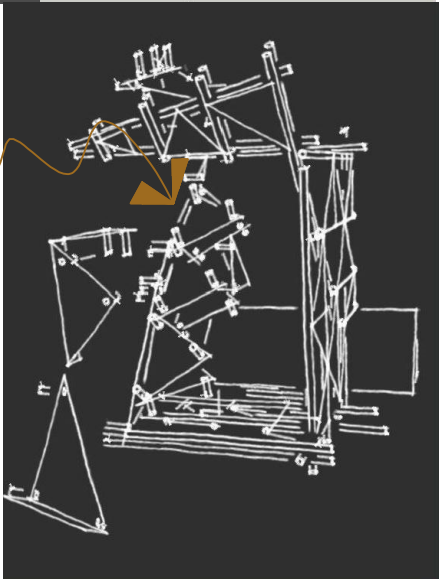

TRIANGULATION

STAGE UNITS AND ROOF ELEMENTS CONSISTS OF TRIANGULAR UNITS OF VARIOUS SIZES WHICH ARE ALL MOVEABLE AND MULTI - FUNCTIONAL

FLEXIBILITY

ALL UNITS FORMING THE STAGE AND ROOF CAN BE BROKEN UP, ARRANGED IN DIFFERENT PATTERNS AND SHAPES AND BE USED FOR AUDIENCE AND GENERAL SEATING

FUNCTIONALITY

STAGE UNITS CAN BE BROKEN UP AND PUT ON TOP OF ONE ANOTHER TO CREATE HOLDING ARMS FOR ARTS AND CRAFTS OR MIRRORRED TO SHOW FLUSH EDGES FOR EXHIBITIONS

PATTERN

ALL THE UNITS FORM A PATTERN SUCH AS A PUZZLE WHICH NEEDS TO BE FITTED CORRECTLY - WHICH HELPS BUILD CREATIVE NOURISHMENT

FORMALITY

AREA BEHIND MASONRY CORE IS TO BE USED MORE FORMALY AND INTIMATELY, BUT YET IS PERMEABLE THROUGH SCREENS AND FLEXIBLE THROUGH MOVEABLE SEATING

PERMEABILITY

ALL ASPECTS OF THE HUB IS PERMEABLE - FROM THE SEATING LEGS, THE ROOF SHADE ELEMENTS AND THE GENERAL OPEN SPACES CREATED BY THE 3 MAIN STRUCTURAL AND VERTICAL GUMPOLES