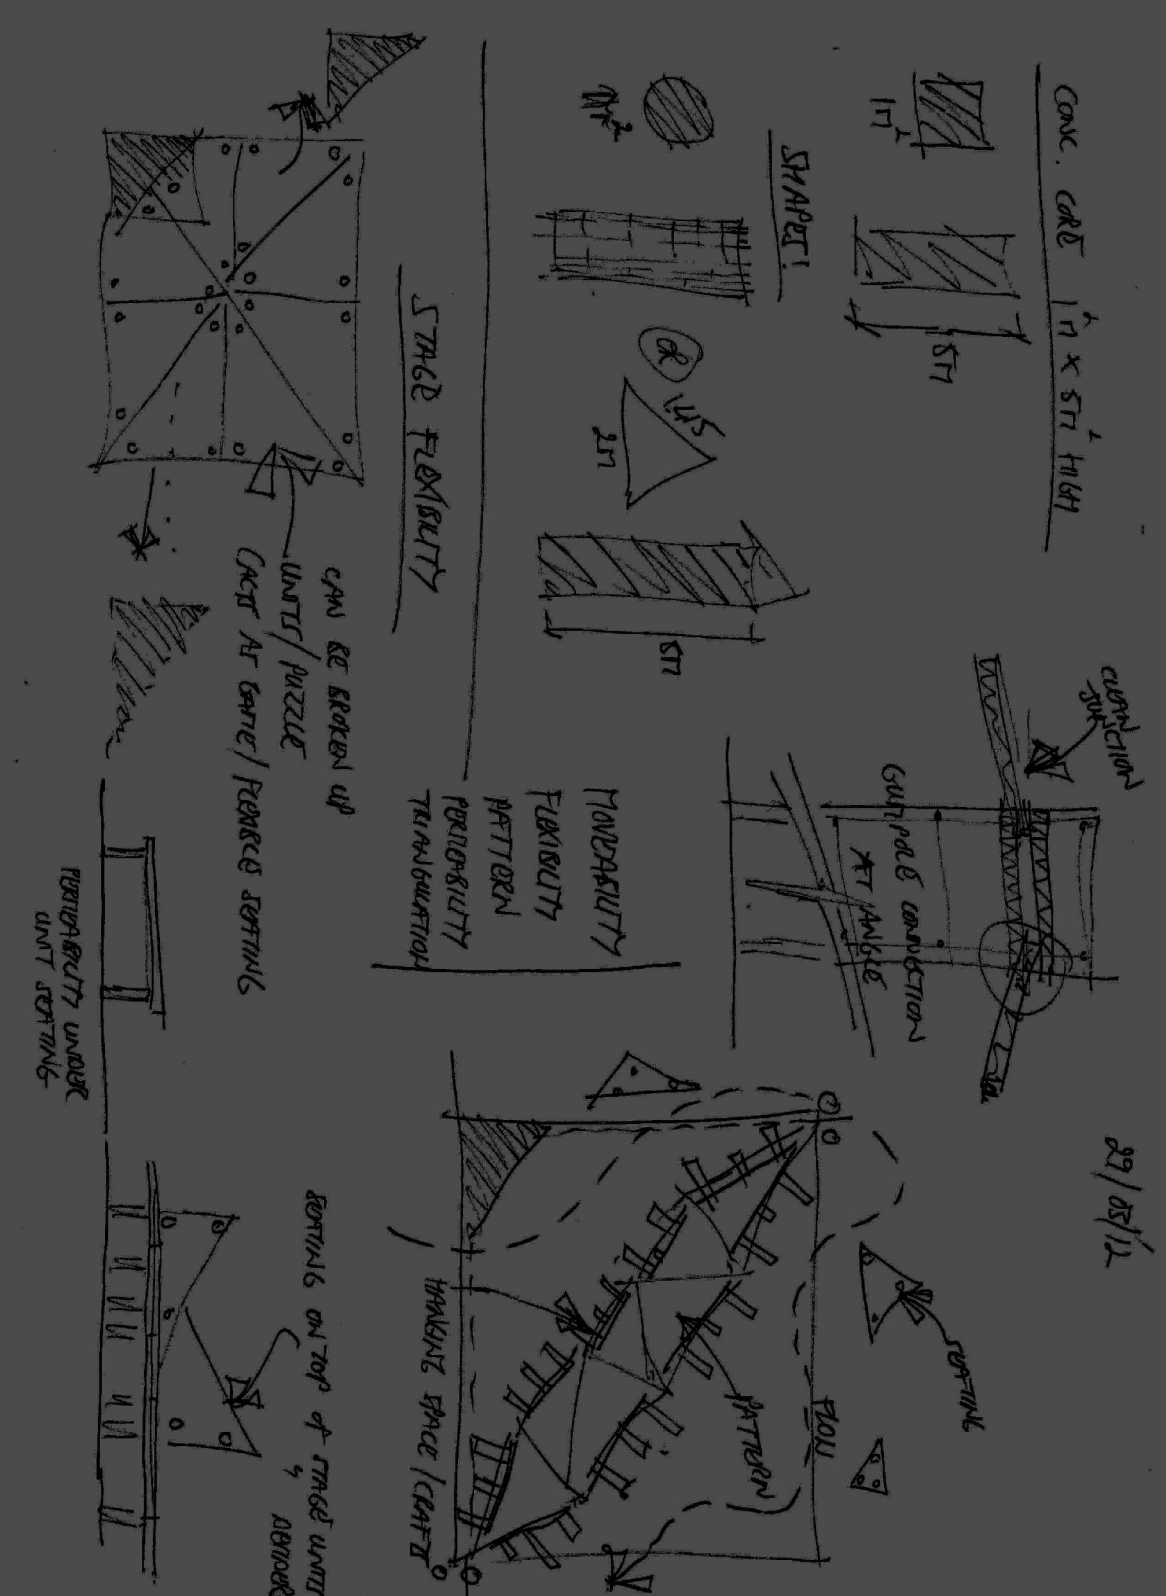

TRIANGULATION

STAGE UNITS AND ROOF ELEMENTS CONSISTS OF TRIANGULAR UNITS OF VARIOUS SIZES WHICH ARE ALL MOVEABLE AND MULTI - FUNCTIONAL

FLEXIBILITY

ALL UNITS FORMING THE STAGE AND ROOF CAN BE BROKEN UP, ARRANGED IN DIFFERENT PATTERNS AND SHAPES AND BE USED FOR AUDIENCE AND GENERAL SEATING

FUNCTIONALITY

STAGE UNITS CAN BE BROKEN UP AND PUT ON TOP OF ONE ANOTHER TO CREATE HOLDING ARMS FOR ARTS AND CRAFTS OR MIRRORRED TO SHOW FLUSH EDGES FOR EXHIBITIONS

PATTERN

ALL THE UNITS FORM A PATTERN SUCH AS A PUZZLE WHICH NEEDS TO BE FITTED CORRECTLY - WHICH HELPS BUILD CREATIVE NOURISHMENT

FORMALITY

AREA BEHIND MASONRY CORE IS TO BE USED MORE FORMALY AND INTIMATELY, BUT YET IS PERMEABLE THROUGH SCREENS AND FLEXIBLE THROUGH MOVEABLE SEATING

PERMEABILITY

ALL ASPECTS OF THE HUB IS PERMEABLE - FROM THE SEATING LEGS, THE ROOF SHADE ELEMENTS AND THE GENERAL OPEN SPACES CREATED BY THE 3 MAIN STRUCTURAL AND VERTICAL GUMPOLES